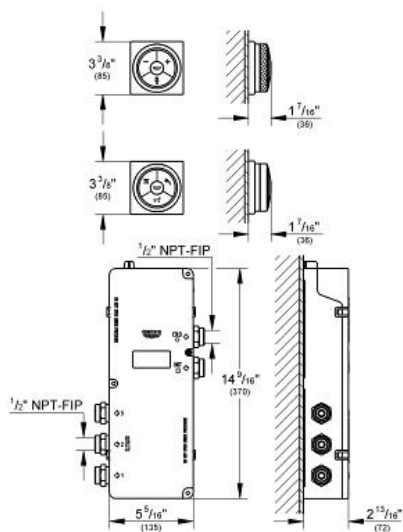

Product Description: Digital Controller

Standard Specification:

- Including digital thermostat unit
 - Digital Controller - intuitive multi-functional operating unit
 - Wireless technology
 - Temperature and flow control
 - Pause-function
 - Memory-function
 - LED-ring incl. warming-up function: visual feedback when preferred temperature is reached
 - Digital diverter for bath
 - Diverter: shower head, hand shower and bath spout
 - Wireless technology
 - LED-ring (indication of outlet)
 - Digital thermostat unit (concealed body)
 - Warm/cold 1/2" supplies
 - 3 x 1/2" outlets
 - Transceiver unit for Digital Controller and Digital thermostat unit incl. 9.8 ft. cable
 - **GROHE TurboStat®** digital controlled compact cartridge with wax thermosteement
 - Default setting configurable during installation: automatic safety shut-off after 20 min
 - Automatic safety shut-off after 20 min
 - GROHE SafeStop at 100°F
 - **GROHE StarLight®** finish
 - **GROHE EcoJoy®** technology for less water and perfect flow
- Requires:
- Built-in power supply 36 078 000 or plug-in power supply 65 912 000
 - 13.4 gpm at 45psi
 - Includes a 12" Digital gateway for optimal installation reach
 - Includes three 3V lithium batteries for digital controller and diverter