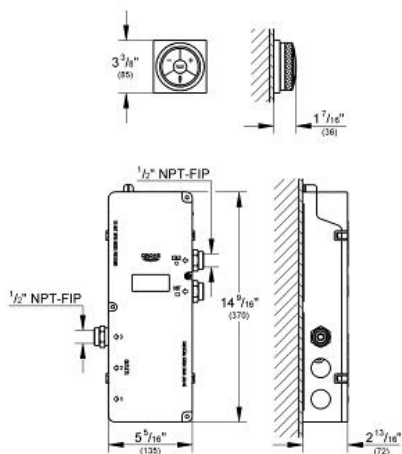

Product Description: Digital Controller

Standard Specification:

- Including digital thermostat unit
- Digital Controller - intuitive multi-functional operating unit
- Wireless technology
- Temperature and flow control
- Pause-function
- Memory-function
- LED-ring incl. warming-up function: visual feedback when preferred temperature is reached
- Digital thermostat unit (concealed body)
- Warm/cold 1/2" supplies
- 1 x 1/2" outlet
- Built-in power supply 36 078 000 or plug-in power supply 65 912 000
- Transceiver unit for Digital Controller and Digital thermostat unit incl. 9.8 ft. cable
- **GROHE TurboStat®** digital controlled compact cartridge with wax thermoelement
- Default setting configurable during installation: automatic safety shut-off after 20 min
- Automatic safety shut-off after 20 min
- GROHE SafeStop at 100°F
- **GROHE StarLight®** finish
- **GROHE EcoJoy®** technology for less water and perfect flow
- Includes a 12" Digital gateway for optimal installation reach
- 13.4 gpm at 45psi