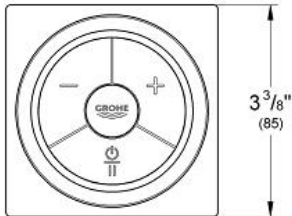

Product Description: Additional Digital Controller

Standard Specification:

- Additional (optional) multifunctional operating unit
- Wireless technology
- Temperature and flow control
- Pause-function
- Memory-function
- LED-ring
- **GROHE StarLight®** finish